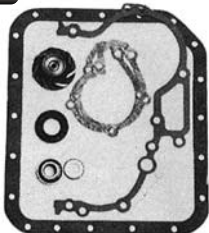

CROSS REFERENCE

Attention

SUBARU 2

NPW NO. **F-9**

DISCONT.

PARTS NO. (O.E.M)	KIT	CAR & MODEL		ENGINE cc	
21110-AA023	FR-9	LEONE	AA-7 AL-7	EA-82	1800
-AA025		ALCYONE	AX-47		
-AA026		(TURBO ATM)			
'84.07~					

NPW NO. **FR-10**

DISCONT.

PARTS NO. (O.E.M)	KIT	CAR & MODEL		ENGINE cc	
39745-2100 (WITH GASKET)	FR-10	REX	K-22-42 (EK-21)	EK-21	360
'75.12~ '81.09		K-23-43 (EK-22)	EK-22	500	
		K-24-44 (EK-23)	EK-23	550	
		SAMBAR	K-73-74-83 (EK-21)		
		K-75-76-85 (EK-22)			
		K-77-78-87-88 (EK-23)			